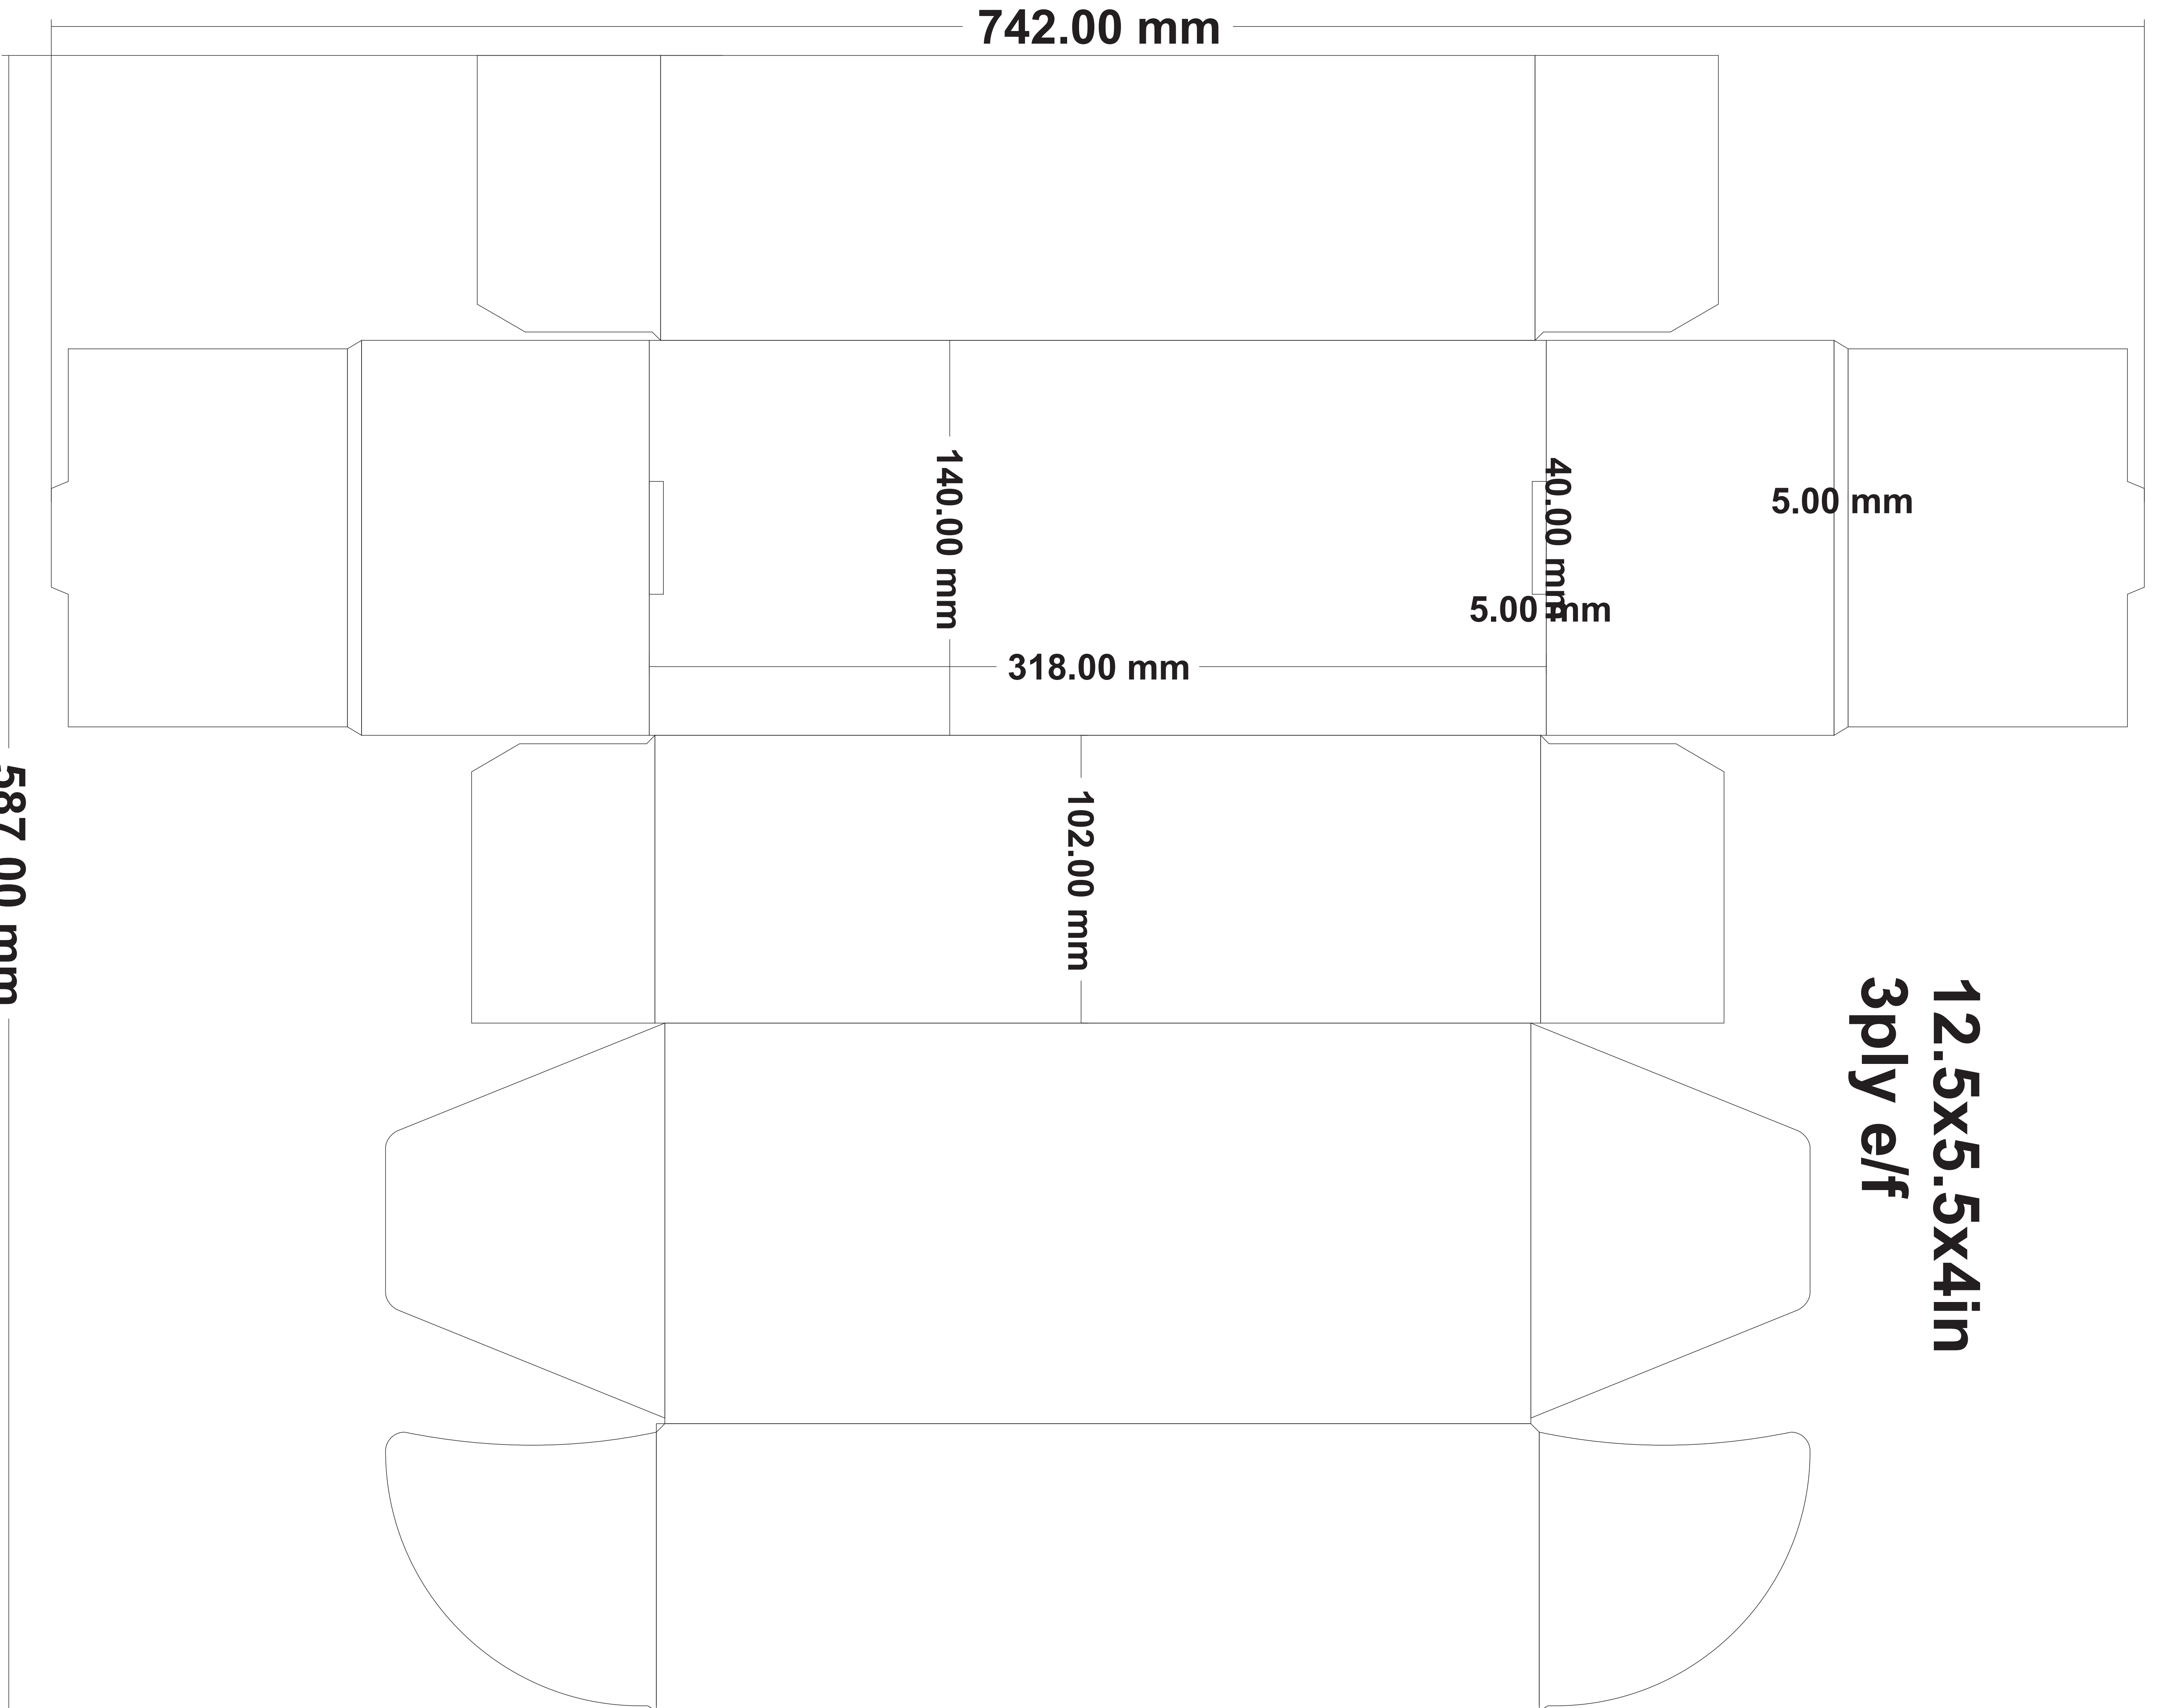

**12.5x5.5x4in  
3ply e/f**

*Moy*  
**Traditional  
Sandles**

*Footwear That Makes You Fly High*

*Moy*  
**Heritage Inspired**